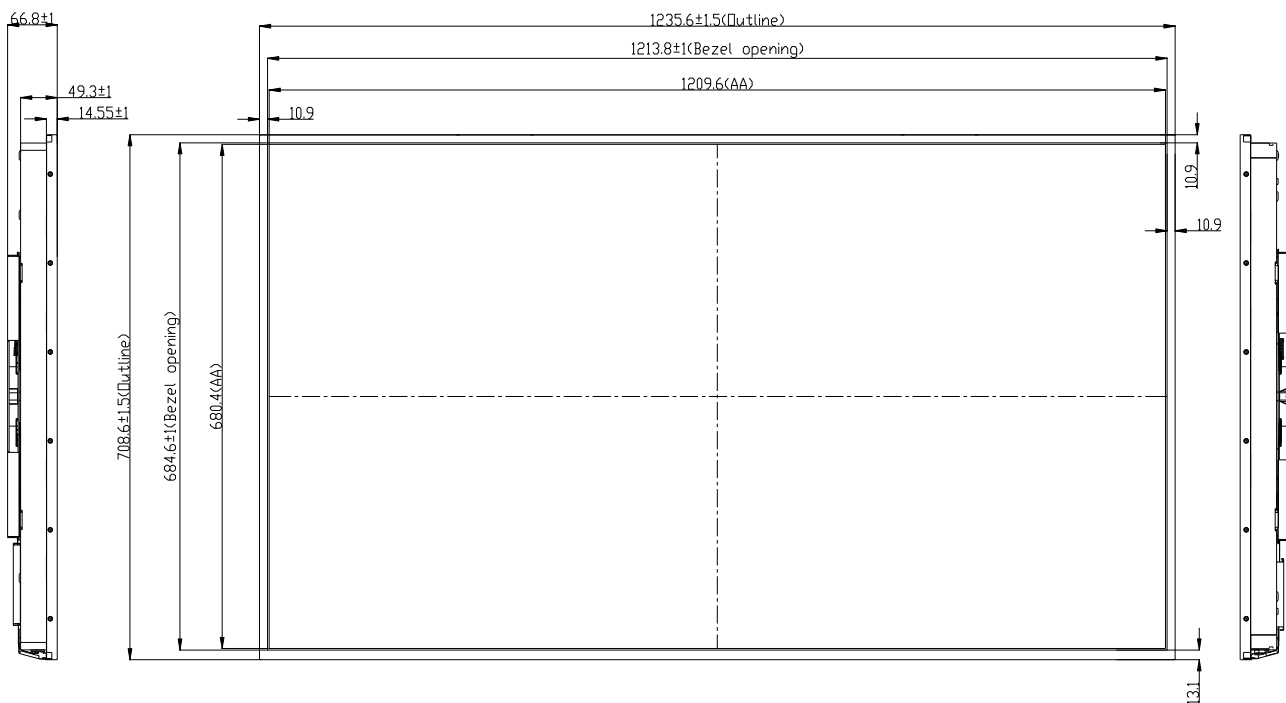

< Figure 3.TFT-LCD Module Outline Dimensions (Front View) >

Note  
 1. Bezel black painting  
 2. 3rd Angle