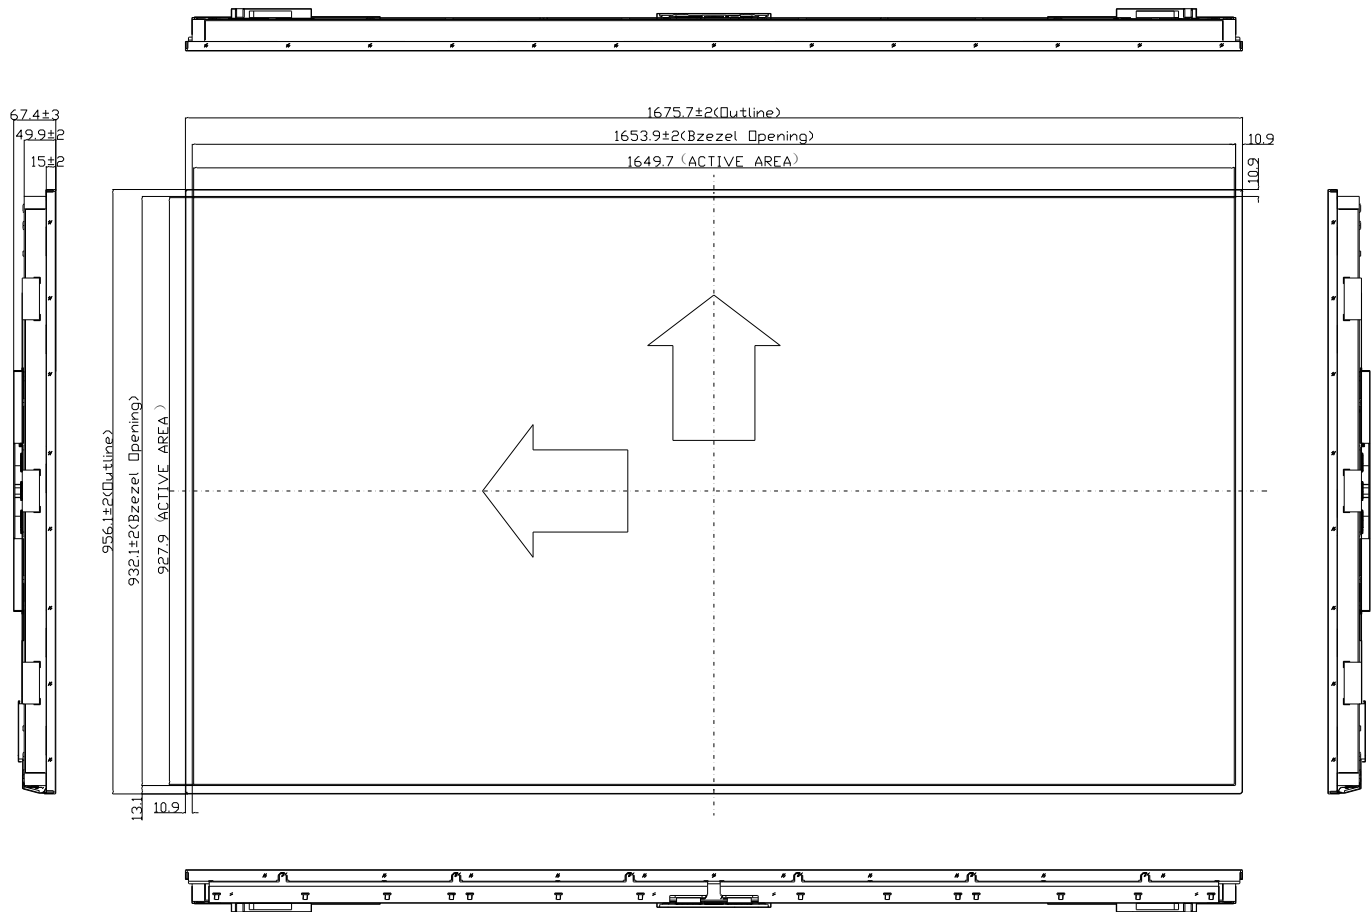

< Figure 3.TFT-LCD Module Outline Dimensions (Front View) >

NOTE: Bezel black painting