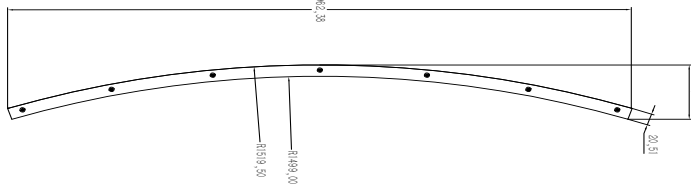

8. Mechanical Characteristics

8.1 Mechanical Specification

正视图

侧视图

后视图

Electronics/Optical Specifications:

ITEM	SYMBOL	MIN.	TYP.	MAX.	UNIT
Forward Voltage	V_f	69	73	80	V
Forward Current	I_f	300	320	360	mA
Power Dissipation	P_d	—	23.36	—	W
Brightness	—	—	300	—	cd/m²
Uniformity (9 point)	—	—	75	—	%
LED Life Time	H	30000	—	—	Hours

Operating Temperature	RATINGS	
	SYMBOL	RATINGS
TopT	0° C to +50° C	
Tsty	-20° C to +60° C