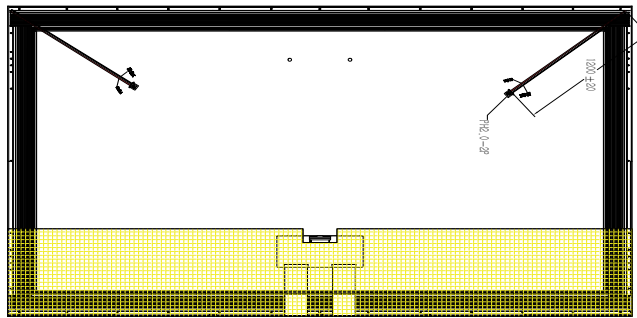

8. Mechanical Characteristics

8.1 Mechanical Specification

正视图

侧视图

后视图

Electronics/Optical Specifications:

ITEM	SYMBOL	MIN.	TYP.	MAX.	UNIT
Forward Voltage	V_f	69	73	80	V
Forward Current	I_f	300	320	360	mA
Power Dissipation	P_d	—	23.36	—	W
Brightness	—	—	300	—	cd/m²
Uniformity (9 point)	—	—	75	—	%
LED Life Time	H	30000	—	—	Hours

Operating Temperature	RATINGS	
	SYMBOL	RATINGS
TopT	0° C to +50° C	
Tsty	-20° C to +60° C